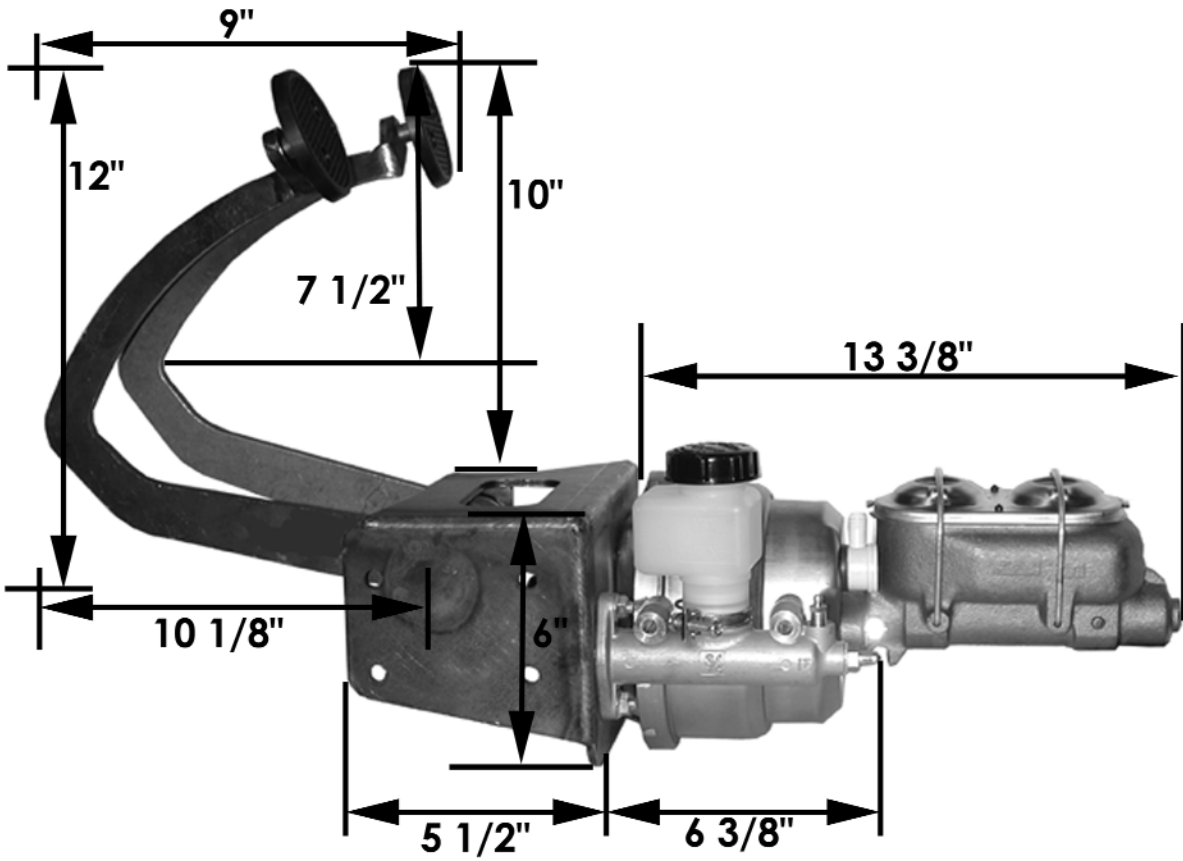

PA1202K

Universal Pedal Kit

MASTER POWER BRAKES
TECH-LINE#
888-533-1199