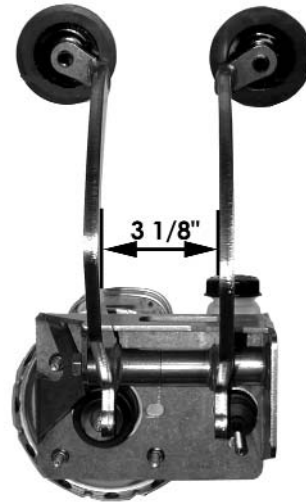

PA1202K

Universal Pedal Kit

MASTER POWER BRAKES
TECH-LINE#
888-533-1199