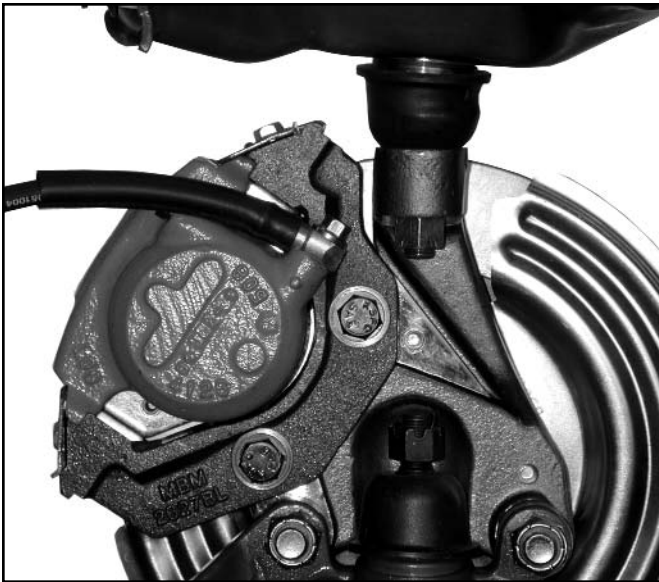

HS88520 INSTALLATION INSTRUCTIONS

CORRECT