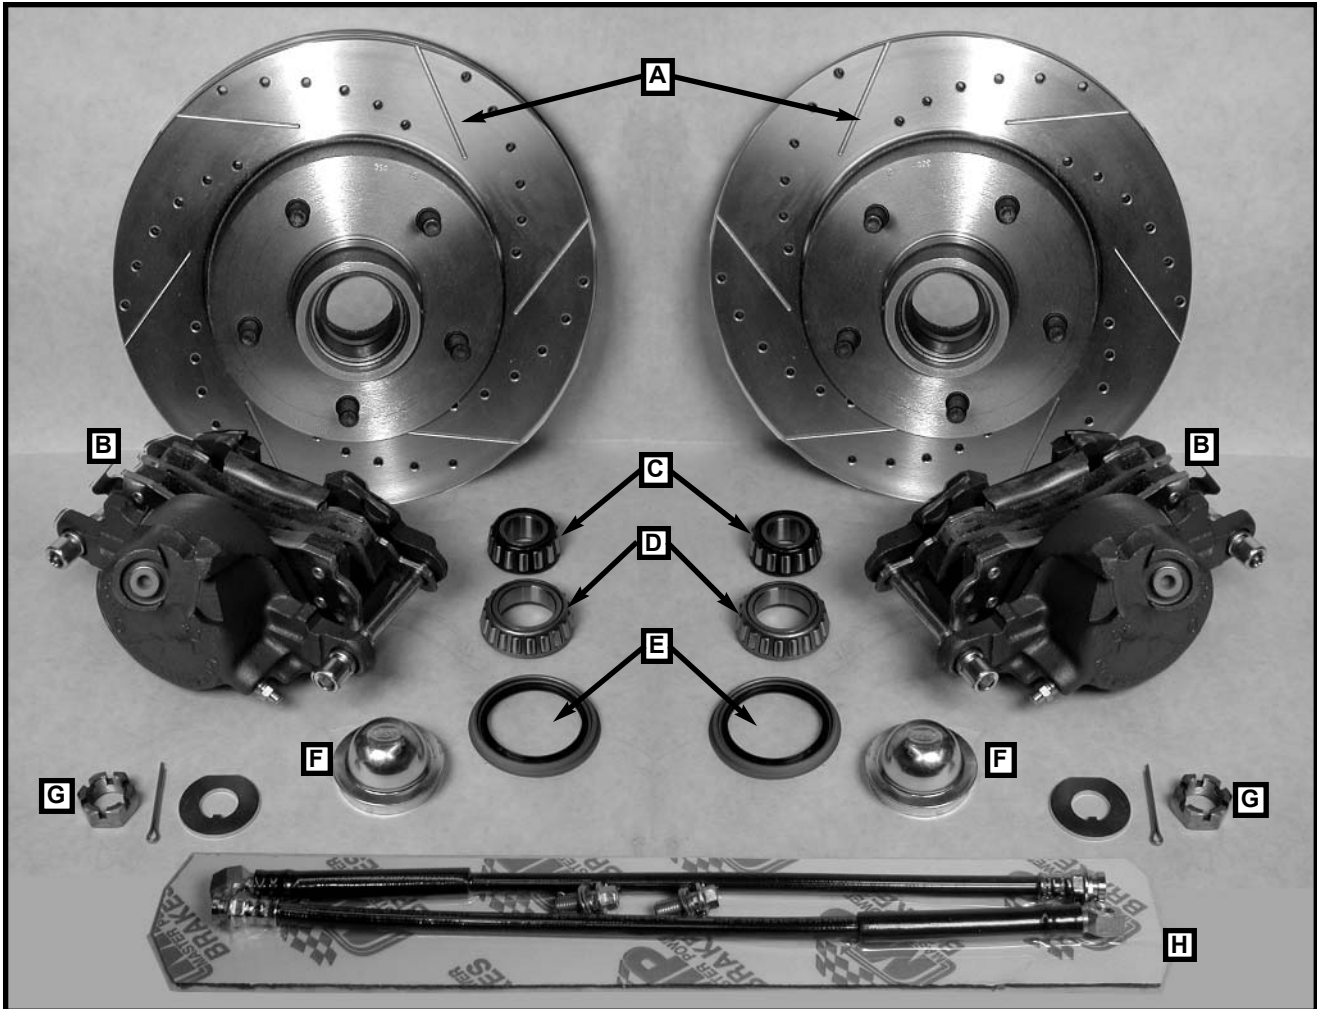

**DB1721BDHP**  
**DROP SPINDLES 58-64 CHEVY BOTTOM ONLY**  
**PARTS LIST**

**PARTS LIST**

- A) (2) RT141201HP ROTORS, DRILLED / SLOTTED
- B) (2) CA402021 CALIPERS 78-81 GM SINGLE
- C) (2) HWA3 BEARING, OUTER
- D) (2) HWA6 BEARING, INNER
- E) (2) HW8871 SEAL, ROTOR
- F) (2) HW4002 CAP, DUST 53.2MM/2 3/32
- G) (1) HW1701K SPINDLE NUT/ WASHER KIT
  - (2) 12R100PCOZ COTTER PIN, 1/8 X 1"
  - (2) HW615005 WASHER, SPINDLE ORG. GM
  - (2) HW615065 NUT, SPINDLE GM
- H) (1) HS5157K HOSE KIT, 18" HOSES 10MM
  - (2) HS5157 HOSE, 18" 10MM HOSE
  - (4) HW21206 WASHER, COPPER USED FOR METRIC HOSE BOLT
  - (2) HW5155 10MM METRIC BOLT COURSE
- I) (1) SP5864D DROP SPINDLES, 58-64 CHEVY FULL SIZE (A PAIR) ← → (NOT SHOWN)

**MASTER POWER BRAKES 888-533-1199**