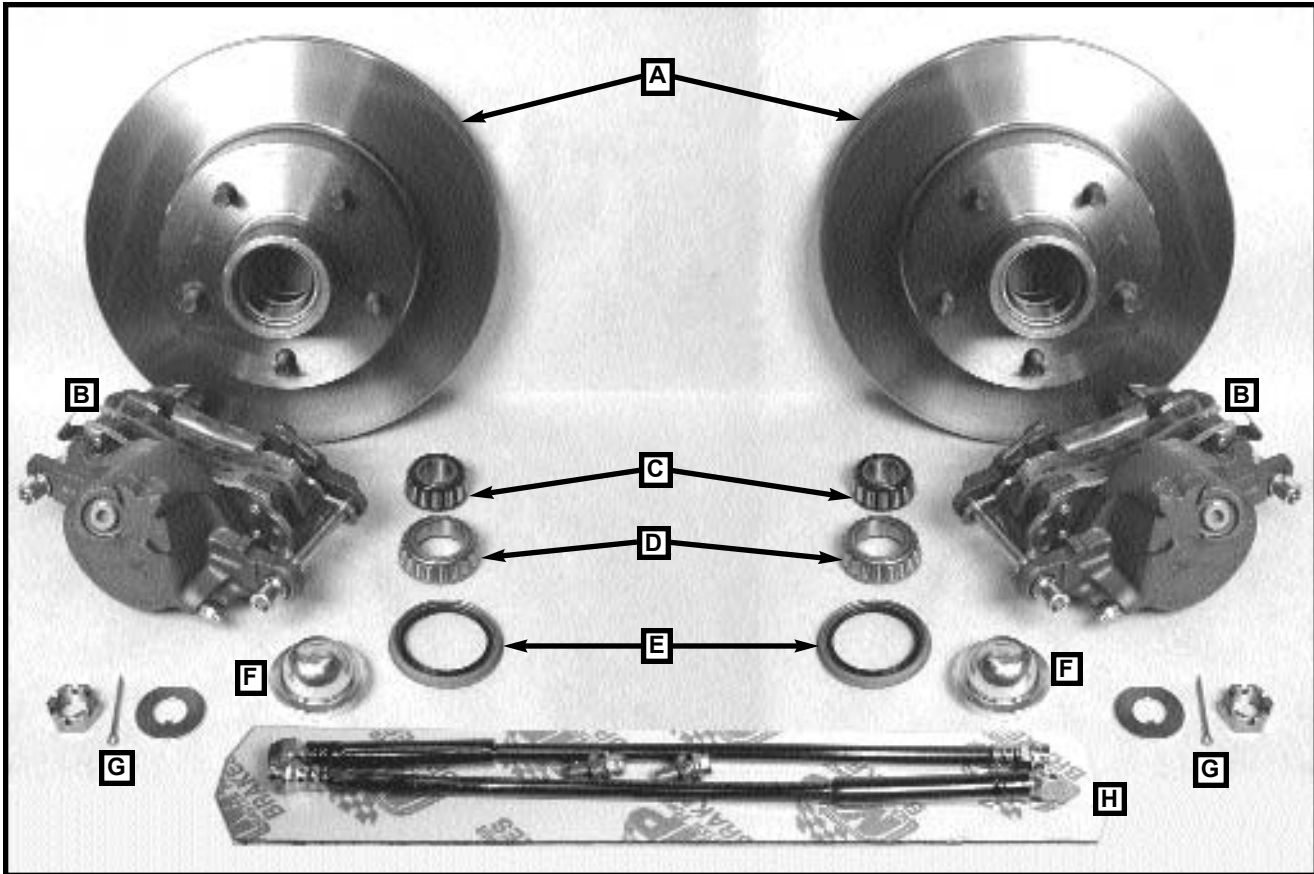

DB1721BD
DROP SPINDLES 58-64 CHEVY BOTTOM ONLY
PARTS LIST

PARTS LIST

- A) (2) RT141201 ROTOR, 79-91 CAMARO 11" USED ON DROP SPINDLES
- B) (2) CA402021 CALIPERS 78-81 GM SINGLE
- C) (2) HWA3 BEARING, OUTER
- D) (2) HWA6 BEARING, INNER
- E) (2) HW8871 SEAL, ROTOR
- F) (2) HW4002 CAP, DUST 53.2MM/2 3/32
- G) (1) HW1701K SPINDLE NUT/ WASHER KIT
 - (2) 12R100PCOZ COTTER PIN, 1/8 X 1"
 - (2) HW615005 WASHER, SPINDLE ORG. GM
 - (2) HW615065 NUT, SPINDLE GM
- H) (1) HS5157K HOSE KIT, 18" HOSES 10MM
 - (2) HS5157 HOSE, 18" 10MM HOSE
 - (4) HW21206 WASHER, COPPER USED FOR METRIC HOSE BOLT
 - (2) HW5155 10MM METRIC BOLT COURSE
- I) (1) SP5864D DROP SPINDLES, 58-64 CHEVY FULL SIZE (A PAIR) ← → (NOT SHOWN)