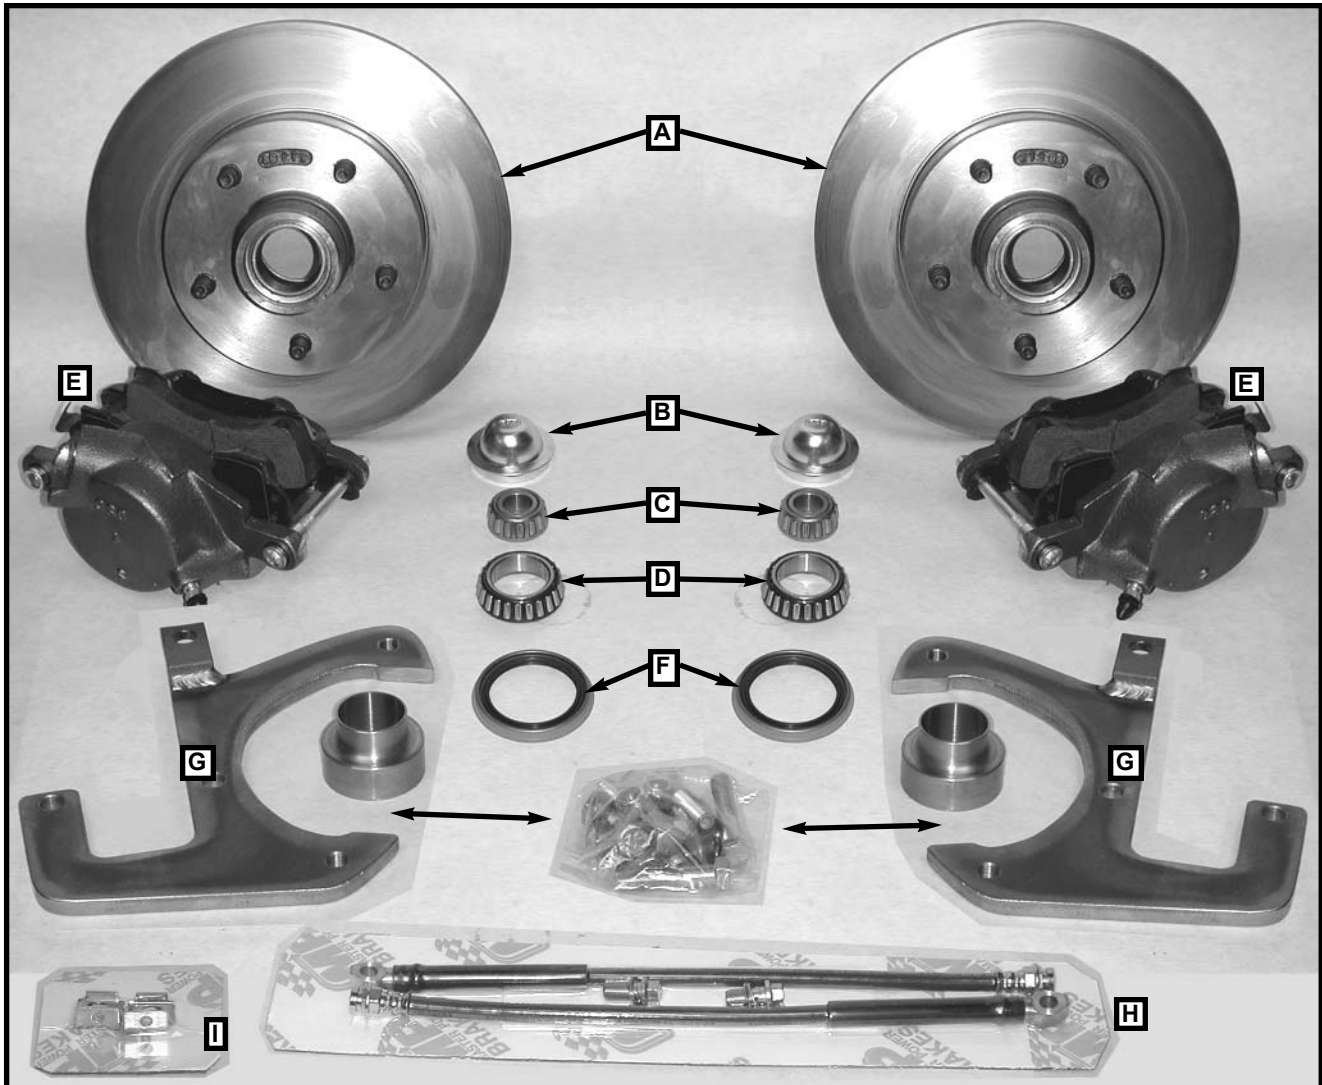

**DB1703B**  
**DISC BRAKE KIT, LOWER 41-48 CHEVY PASS.**  
**W/ IFS**  
**PARTS LIST**

- A) (2) RT141040 ROTOR, SINGLE PISTON CALIPER 70-77 CAMARO/ FIREBIRD  
73 CYTLASS, CHEVELLE, GTO
- B) (2) HW4002 CAP, DUST, 53.2MM/2 3/32
- C) (2) HWA2 BEARING, OUTER
- D) (2) HWA13 BEARING, INNER
- E) (2) CA403940 CALIPERS, GM, LARGE, SINGLE PISTON
- F) (2) HW8871 SEAL, ROTOR
- G) (1) BRECI706 BRACKET KIT FOR 41-48 CHEVY W/ IFS
- H) (1) HS88520K HOSE KIT, FRONT, 69-77, 16"  
(2) HS88520 HOSE, F, 69-71 CAMARO 16  
(2) HW21082 BOLT, HOSE 7/16 X 20 SHORT  
(4) HW4390 COPPER SEALING WASHER USED W/ 4039 & 4040 CALIPER
- I) (1) BR3737K BRACKETS, HOSE CLIPS 1 PAIR  
(2) BR3737 BRACKET, HOSE  
(2) HW8708 BRAKE HOSE CLIP

**MASTER POWER BRAKES 888-533-1199**

Revised 3/1/04