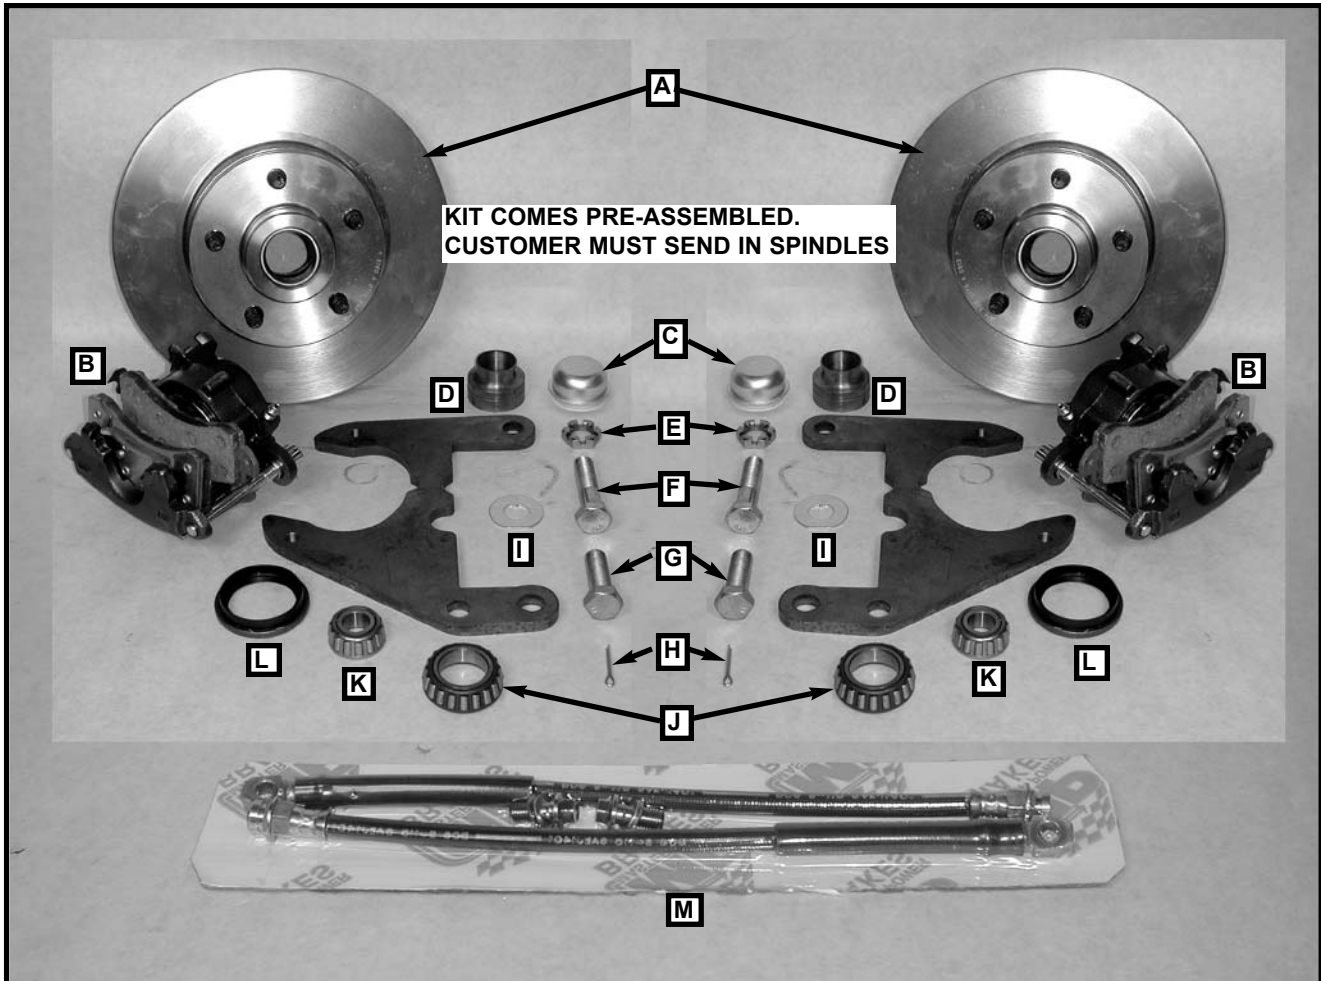

DB1317B
DISC BRAKE KIT, LOWER,
49-54 DESOTO, CHRYSLER, DODGE,
PLYMOUTH PARTS LIST

PARTS LIST

- A) (2) RT141145 ROTOR, 73-89 CHRYSLER
- B) (2) CA412526 CALIPERS, SET SMALL GM USED IN DROP SPINDLE APPL.
- C) (2) HW4001 CAPS, DUST, 45.2MM
- D) (1) BRPLYTB131 BRACKET KIT, 46-48 DODGE, CHRYSLER, DESOTO
- E) (2) HW615-000 NUT, SPINDLE 5/16-16 MOPAR
- F) (2) 62F275HCS8Y HCS, 5/8-18 X 2.75, GR-8, ZINC
- G) (2) 62F200HCS8Y HEX CAP SCREW, 5/8-18 X 2"
- H) (2) 12R200PCOZ COTTER PIN, 1/8 X 2"
- I) (2) HW615005 WASHER, SPINDLE ORG. GM
- J) (2) HWA6 BEARING INNER
- K) (2) HWA2 BEARING OUTER
- L) (2) HW5121 SEAL, ROTOR
- M) (1) HS77225K HOSES, METRIC 79-81 GM 16"
- (2) HS77225 HOSE, BRAKE, 79-81 CAMARO, 16" HOSE
- (2) HW5155 10MM METRIC BOLT COURSE
- (4) HW9453 WASHER, COPPER, USED FOR HOSE BOLT

MASTER POWER BRAKES 888-533-1199