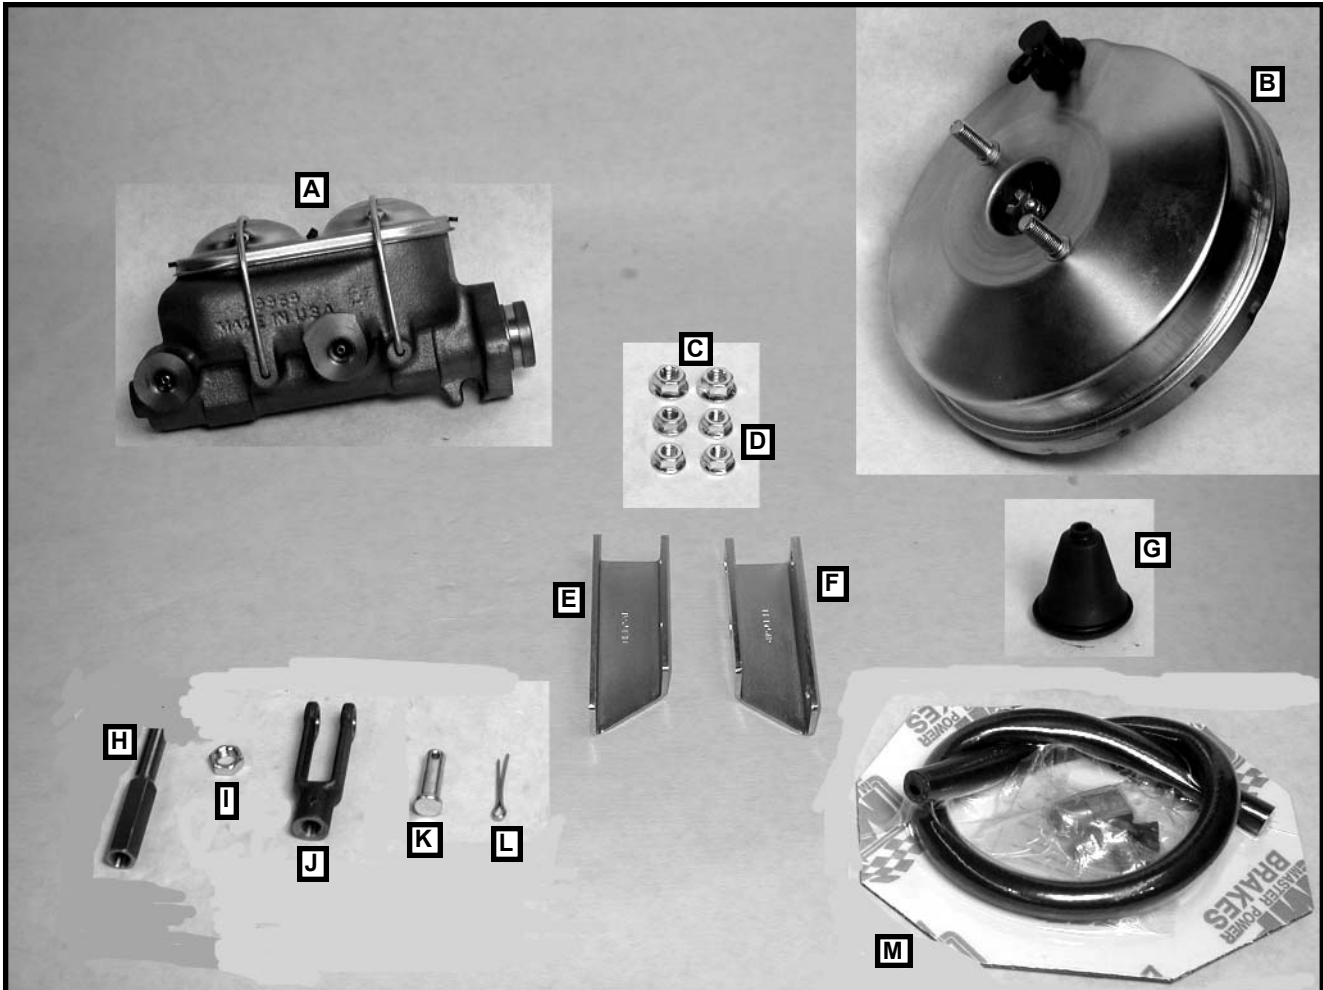

**BM1713**  
**BOOSTER/ MC, 9" DIA. FLUSH**  
**PARTS LIST**

**PARTS LIST**

- A) (1) MC390545P MASTER, 1-1/8 BORE 4WD CORVETTE STYLE MASTER
- B) (1) BS2004 BOOSTER, 9", SLIMLINE
- C) (2) 100CNWFZ NUT, M10, SERRATED FLANGE
- D) (4) 80CNWFZ NUT, M8-1.25, HEX FLANGE
- E) (1) BR1754L BRACKET, 55-57 CHEV. FLAT FIREWALL LEFT
- F) (1) BR1754R BRACKET, 55-57 CHEV. FLAT FIREWALL RIGHT
- G) (1) HW2121 BOOSTER BOOT, 59-64 CHEV.
- H) (1) PRBL3-M PUSH ROD, CUSTOM ROD MADE FROM A PRBL3 ONLY, 1-1/4" THREAD
- I) (1) 37FNFJOZ NUT, 3/8-24 HEX FINISH J-NUT ZINC
- J) (1) HW3719 CLEVIS PIN/ CAST IRON 3/8 X 24 THREAD/ FEMALE
- K) (1) 37N112PCLZ PIN, 3/8 X 1 1/8 CLEVIS
- L) (1) 12R100PCOZ COTTER PIN, 1/8 X 1"
- M) (1) HS4001K HOSE KIT, VACUUM
  - (1) AC2002 BLEEDER KIT, USED IN DUAL MASTER CYL. APPL.
  - (1) HS4001-2 VACUUM HOSE, 2FT PER KIT
  - (1) HW40066 FITTING, MALE ELBOW, 3/8 O.D. TUBE, 3/8 PIPE VAC. HOSE
  - (1) HW413-66 FITTING, MALE INVERTED, 3/8 HOSE I.D., 3/8 O.D. MANIFOLD VAC. HOSE