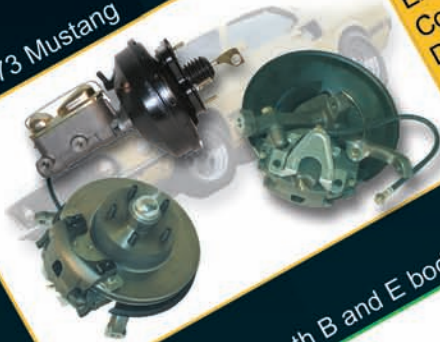

# Stop The Easy Way

with disc brakes assembled onto new spindles

Chevelle Nova Malibu GTO Tempest LeMans Cutlass 442

**Assembled power disc kit:**  
 New Ultra Booster  
 Extra stroke master  
 Combination valve kit  
 Disc brake spindles  
 Calipers with pads  
 Dust shields 11" rotors  
 Bearings Seals Hose bolts Hoses

First generation Camaro and Firebird

**Assembled power disc kit:**  
 New Ultra Booster  
 Extra stroke master  
 Combination valve kit  
 Disc brake spindles  
 Calipers with pads  
 Dust shields 11" rotors  
 Bearings Seals Hose bolts Hoses

1968-1973 Mustang

Dodge and Plymouth B and E body

**Assembled power disc kit:**  
 New Ultra Booster  
 Extra stroke master  
 Combination valve kit  
 Disc brake spindles  
 Calipers with pads  
 Dust shields 11" rotors  
 Bearings Seals Hose bolts Hoses