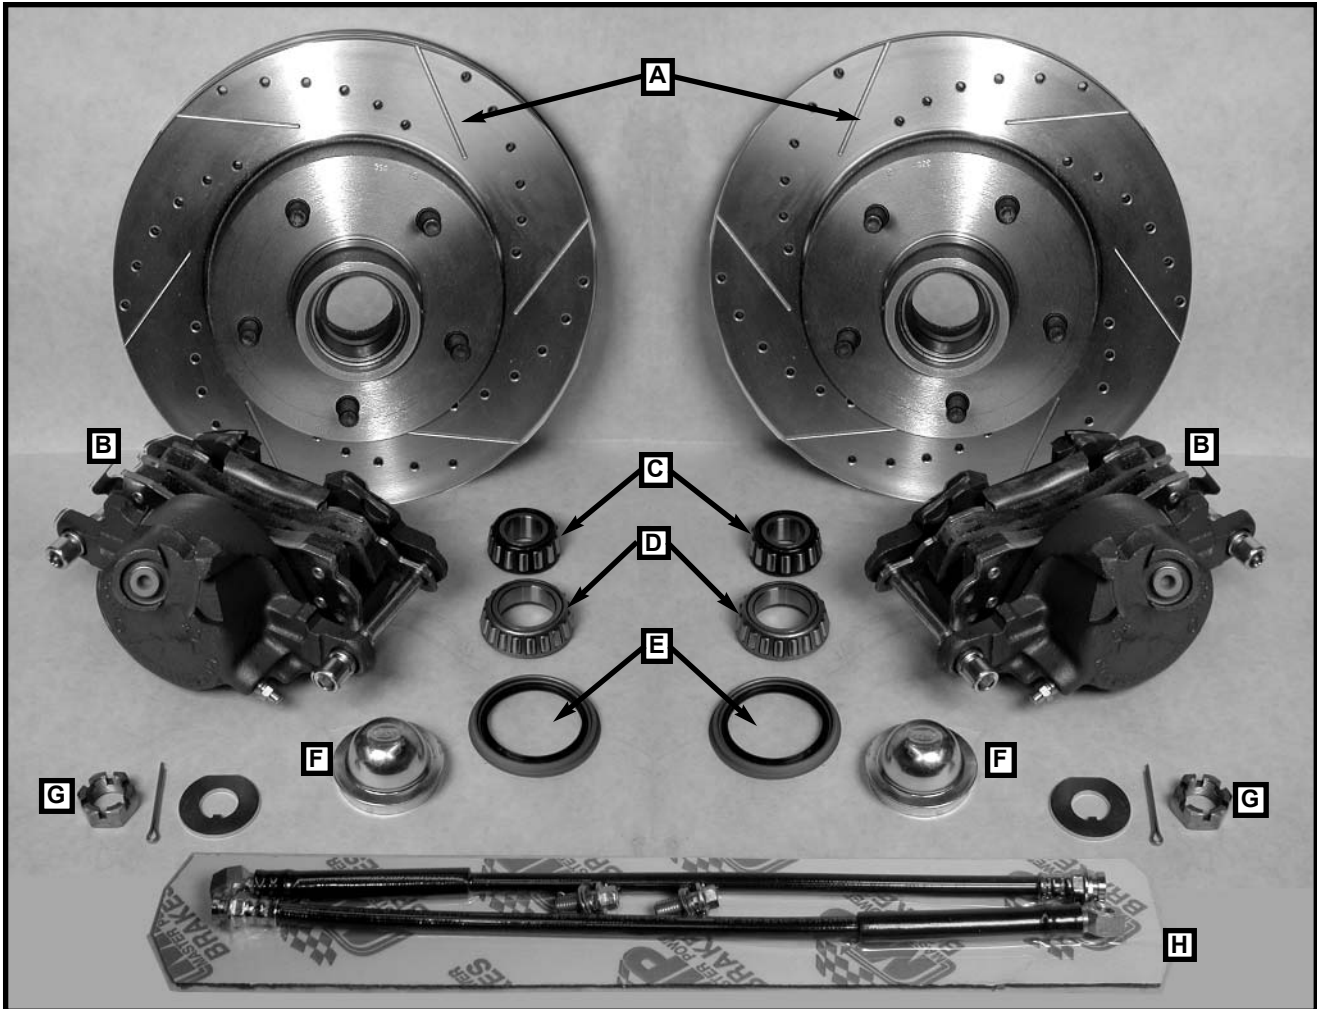

DB1721BDHP
DROP SPINDLES 58-64 CHEVY BOTTOM ONLY
PARTS LIST

PARTS LIST

- A) (2) RT141201HP ROTORS, DRILLED / SLOTTED
- B) (2) CA402021 CALIPERS 78-81 GM SINGLE
- C) (2) HWA3 BEARING, OUTER
- D) (2) HWA6 BEARING, INNER
- E) (2) HW8871 SEAL, ROTOR
- F) (2) HW4002 CAP, DUST 53.2MM/2 3/32
- G) (1) HW1701K SPINDLE NUT/ WASHER KIT
 - (2) 12R100PCOZ COTTER PIN, 1/8 X 1"
 - (2) HW615005 WASHER, SPINDLE ORG. GM
 - (2) HW615065 NUT, SPINDLE GM
- H) (1) HS5157K HOSE KIT, 18" HOSES 10MM
 - (2) HS5157 HOSE, 18" 10MM HOSE
 - (4) HW21206 WASHER, COPPER USED FOR METRIC HOSE BOLT
 - (2) HW5155 10MM METRIC BOLT COURSE
- I) (1) SP5864D DROP SPINDLES, 58-64 CHEVY FULL SIZE (A PAIR) ← → (NOT SHOWN)