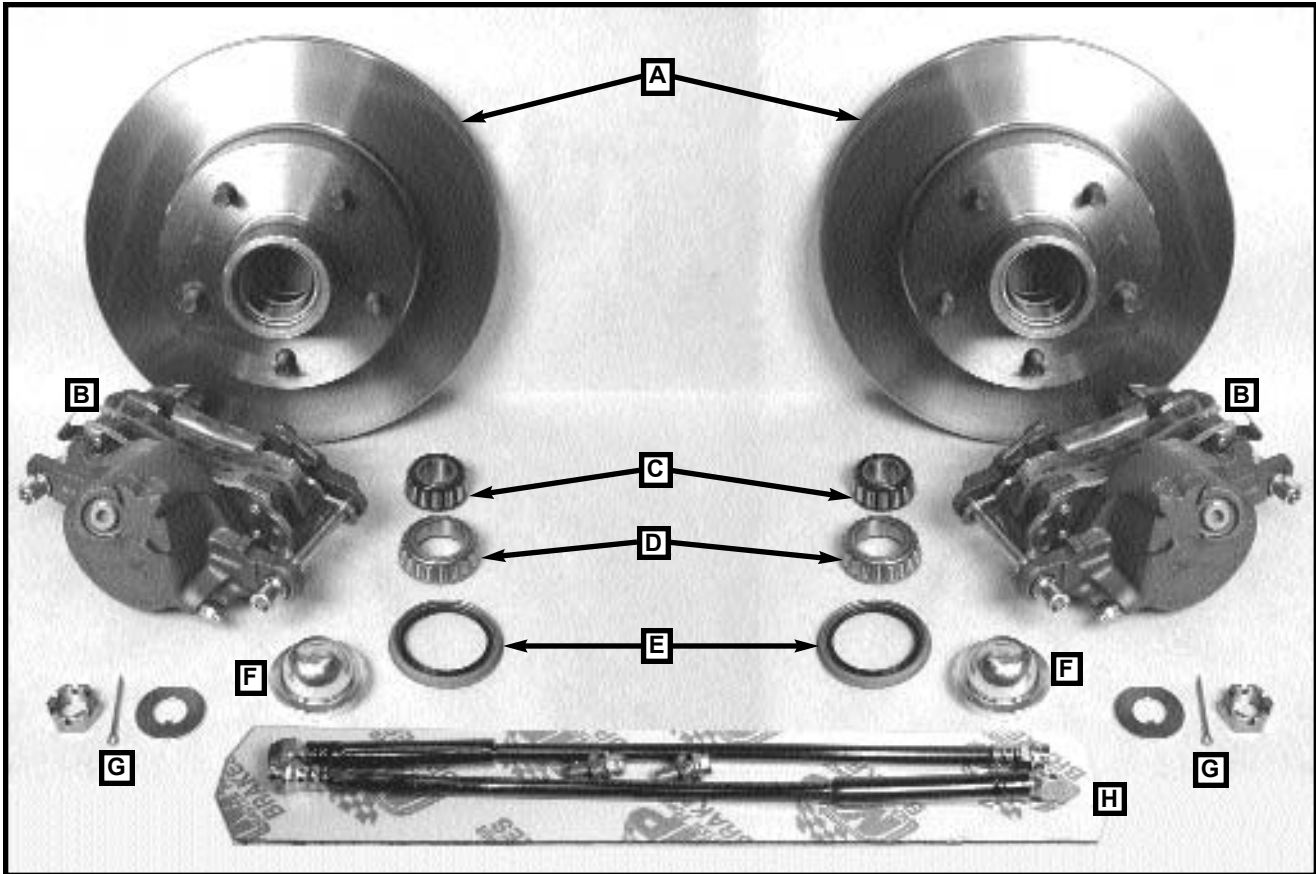

DB1721BD
DROP SPINDLES 58-64 CHEVY BOTTOM ONLY
PARTS LIST

PARTS LIST

- A) (2) RT141201 ROTOR, 79-91 CAMARO 11" USED ON DROP SPINDLES
- B) (2) CA402021 CALIPERS 78-81 GM SINGLE
- C) (2) HWA3 BEARING, OUTER
- D) (2) HWA6 BEARING, INNER
- E) (2) HW8871 SEAL, ROTOR
- F) (2) HW4002 CAP, DUST 53.2MM/2 3/32
- G) (1) HW1701K SPINDLE NUT/ WASHER KIT
 - (2) 12R100PCOZ COTTER PIN, 1/8 X 1"
 - (2) HW615005 WASHER, SPINDLE ORG. GM
 - (2) HW615065 NUT, SPINDLE GM
- H) (1) HS5157K HOSE KIT, 18" HOSES 10MM
 - (2) HS5157 HOSE, 18" 10MM HOSE
 - (4) HW21206 WASHER, COPPER USED FOR METRIC HOSE BOLT
 - (2) HW5155 10MM METRIC BOLT COURSE
- I) (1) SP5864D DROP SPINDLES, 58-64 CHEVY FULL SIZE (A PAIR) ← → (NOT SHOWN)