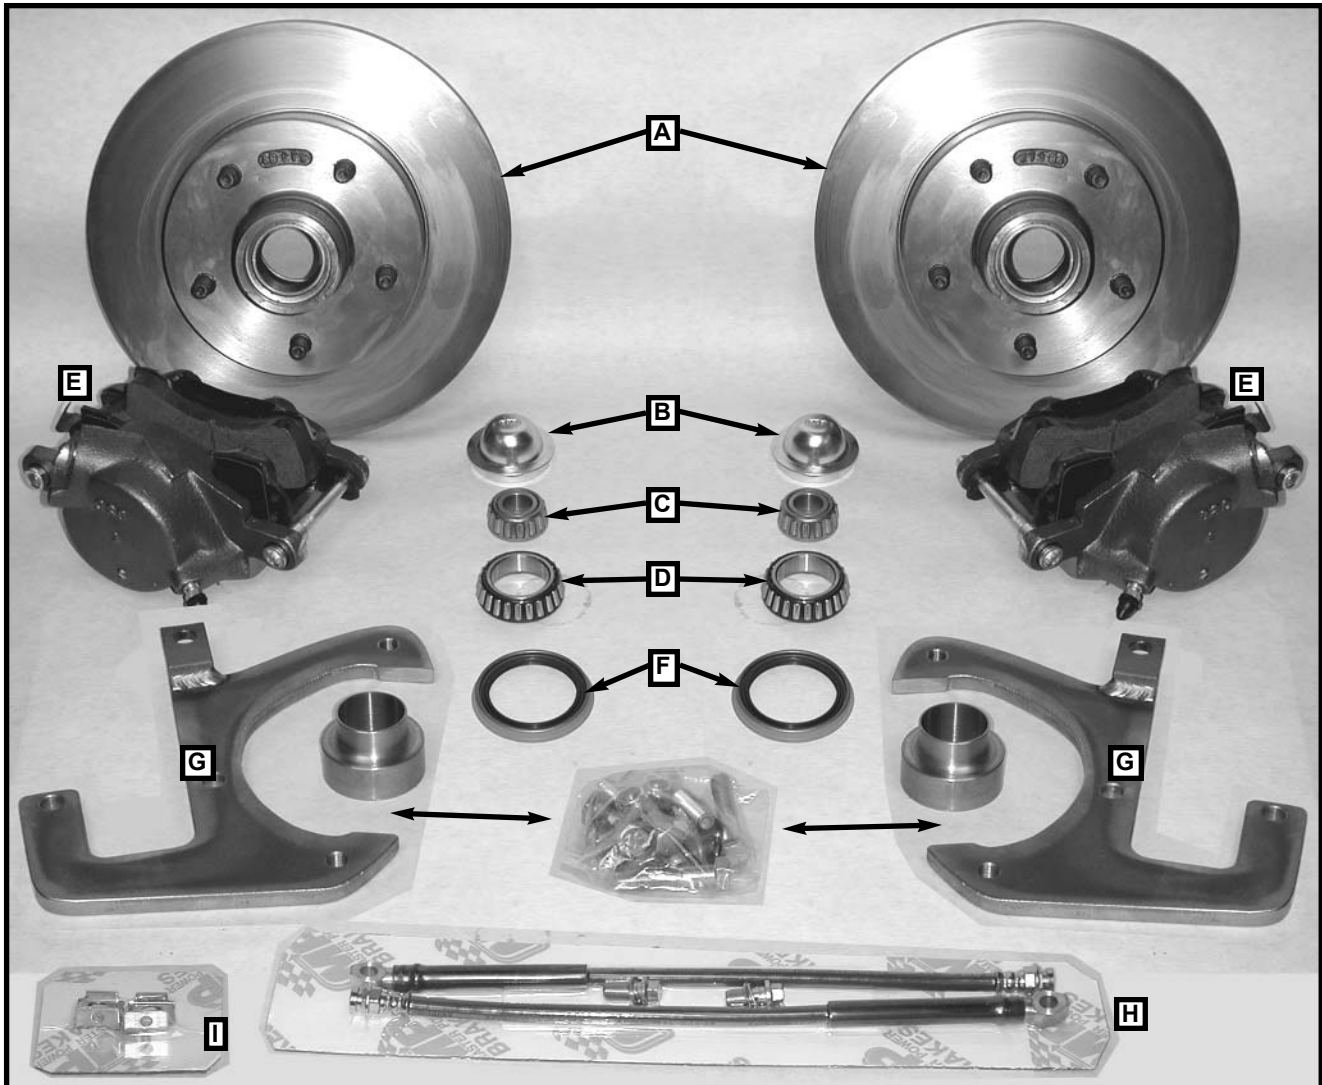

DB1703B
DISC BRAKE KIT, LOWER 41-48 CHEVY PASS.
W/ IFS
PARTS LIST

- A) (2) RT141040 ROTOR, SINGLE PISTON CALIPER 70-77 CAMARO/ FIREBIRD
 73 CYTLASS, CHEVELLE, GTO
- B) (2) HW4002 CAP, DUST, 53.2MM/2 3/32
- C) (2) HWA2 BEARING, OUTER
- D) (2) HWA13 BEARING, INNER
- E) (2) CA403940 CALIPERS, GM, LARGE, SINGLE PISTON
- F) (2) HW8871 SEAL, ROTOR
- G) (1) BRECI706 BRACKET KIT FOR 41-48 CHEVY W/ IFS
- H) (1) HS88520K HOSE KIT, FRONT, 69-77, 16"
 (2) HS88520 HOSE, F, 69-71 CAMARO 16
 (2) HW21082 BOLT, HOSE 7/16 X 20 SHORT
 (4) HW4390 COPPER SEALING WASHER USED W/ 4039 & 4040 CALIPER
- I) (1) BR3737K BRACKETS, HOSE CLIPS 1 PAIR
 (2) BR3737 BRACKET, HOSE
 (2) HW8708 BRAKE HOSE CLIP

MASTER POWER BRAKES 888-533-1199

Revised 3/1/04