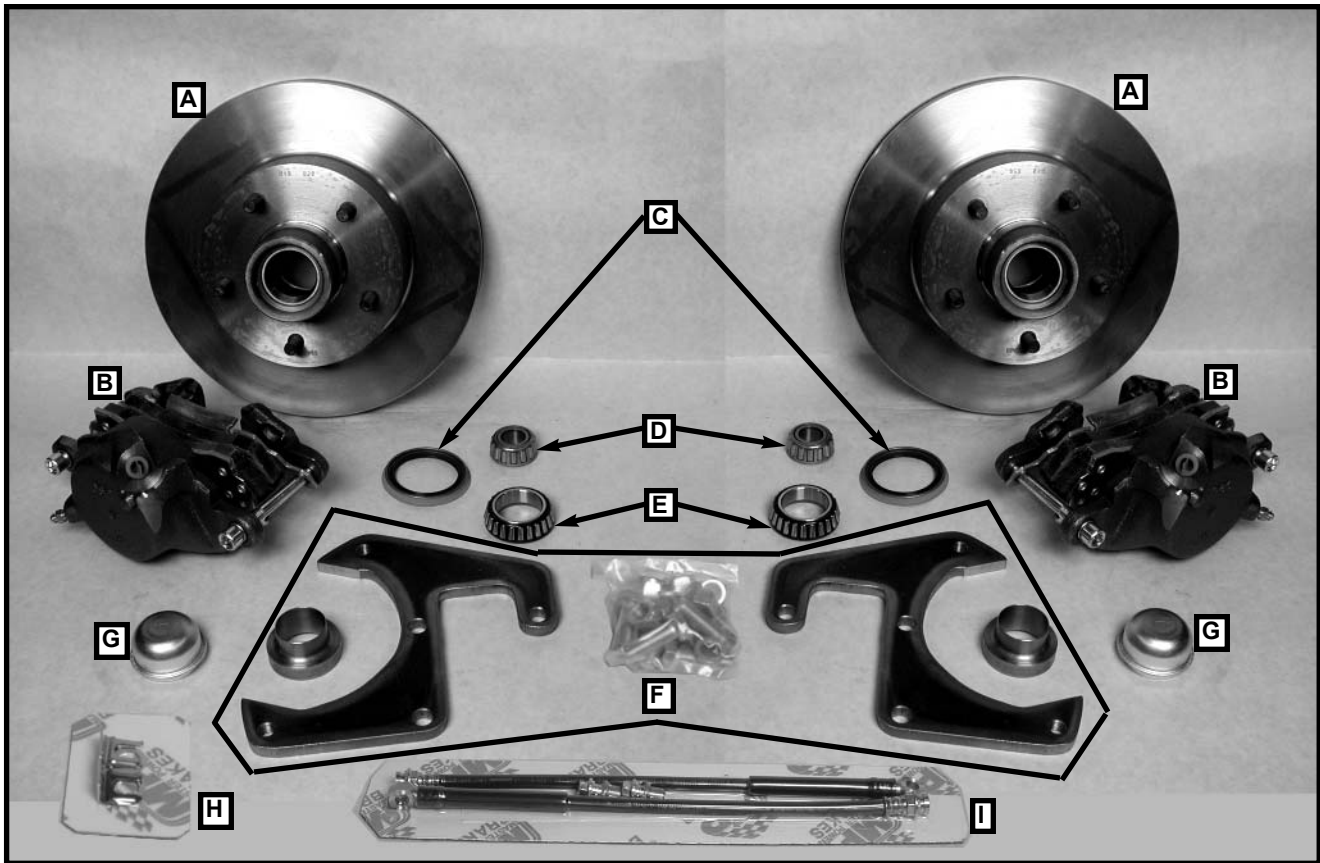

DB1542B
DISC BRAKE KIT, LWR, 48-56 FORD TRUCK, 4 3/4" BC
PARTS LIST

PARTS LIST

- A) (2) RT141040 ROTOR, SINGLE PISTON CALIPER 70-77 CAMARO/ FIREBIRD
73 CUTLASS, CHEVELLE, GTO
- B) (2) CA403940 CALIPERS, GM, LARGE, SINGLE PISTON
- C) (2) HW8871 SEAL, ROTOR
- D) (2) HWA2 BEARING, OUTER
- E) (2) HWA13 BEARING, INNER
- F) (1) BRECI705 BRACKET KIT 48-56 FORD
- G) (2) HW4001 CAPS, DUST, 45.2MM/1 25/
- H) (1) BR3737K BRACKETS, HOSE CLIPS 1 PAIR
(2) BR3737 BRACKET, HOSE
(2) HW8708 BRAKE HOSE CLIP
- I) (1) HS88520K HOSE KIT, FRONT, 69-77, 16" GM, SINGLE PISTON CALIPER SET
(2) HS88520 HOSE, F, 69-71 CAMARO 16
(2) HW21082 BOLT, HOSE 7/16 X 20 SHORT
(4) HW4390 COPPER SEALING WASHER USED W/ 4039 & 4040 CALIPER