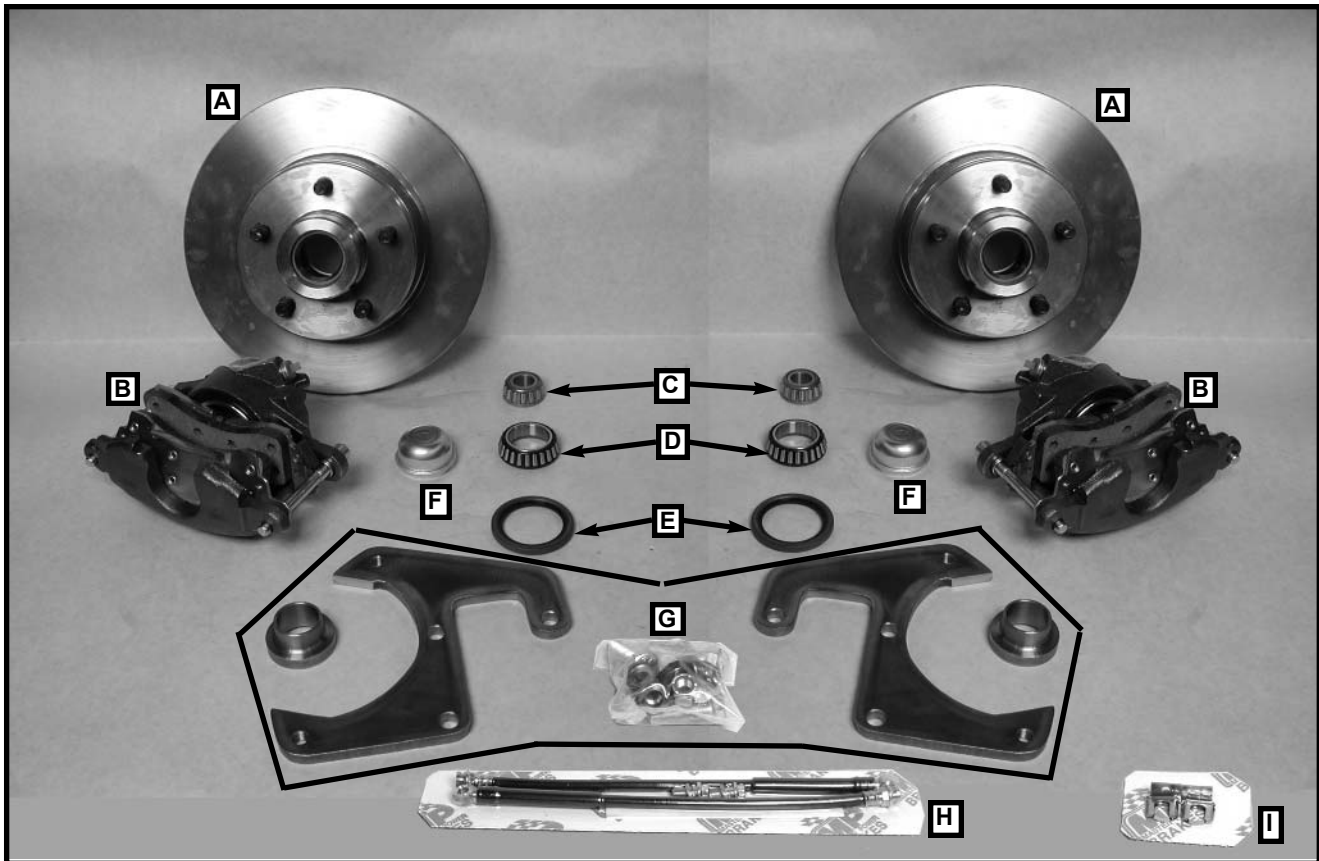

**DB1541B**  
**DISC BRAKE KIT, LOWER 37-47 FORD TRUCK 4 1/2" BC**  
**PARTS LIST**

**PARTS LIST**

- A) (2) RT141145 ROTOR, 73-89 CHRYSLER
- B) (2) CA403940 CALIPERS, GM, LARGE, SINGLE PISTON
- C) (2) HWA2 BEARING, OUTER
- D) (2) HWA13 BEARING, INNER
- E) (2) HW9406S SEAL, ROTOR, GM
- F) (2) HW4001 CAPS, DUST, 45.2MM/ 1 25/
- G) (1) BRECI709 BRACKET KIT, 37-48 FORD
- H) (1) HS88520K HOSE KIT, FRONT, 69-77, 16 GM, SINGLE PISTON CALIPER SET
  - (2) HS88520 HOSE, F, 69-71 CAMARO 16
  - (2) HW21082 BOLT, HOSE 7/16 X 20 SHORT
  - (4) HW4390 COPPER SEALING WASHER USED W/ 4039 & 4040 CALIPERS
- I) (1) BR3737K BRACKETS, HOSE CLIPS 1 PAIR
  - (2) BR3737 BRACKET, HOSE
  - (2) HW8708 BRAKE HOSE CLIP