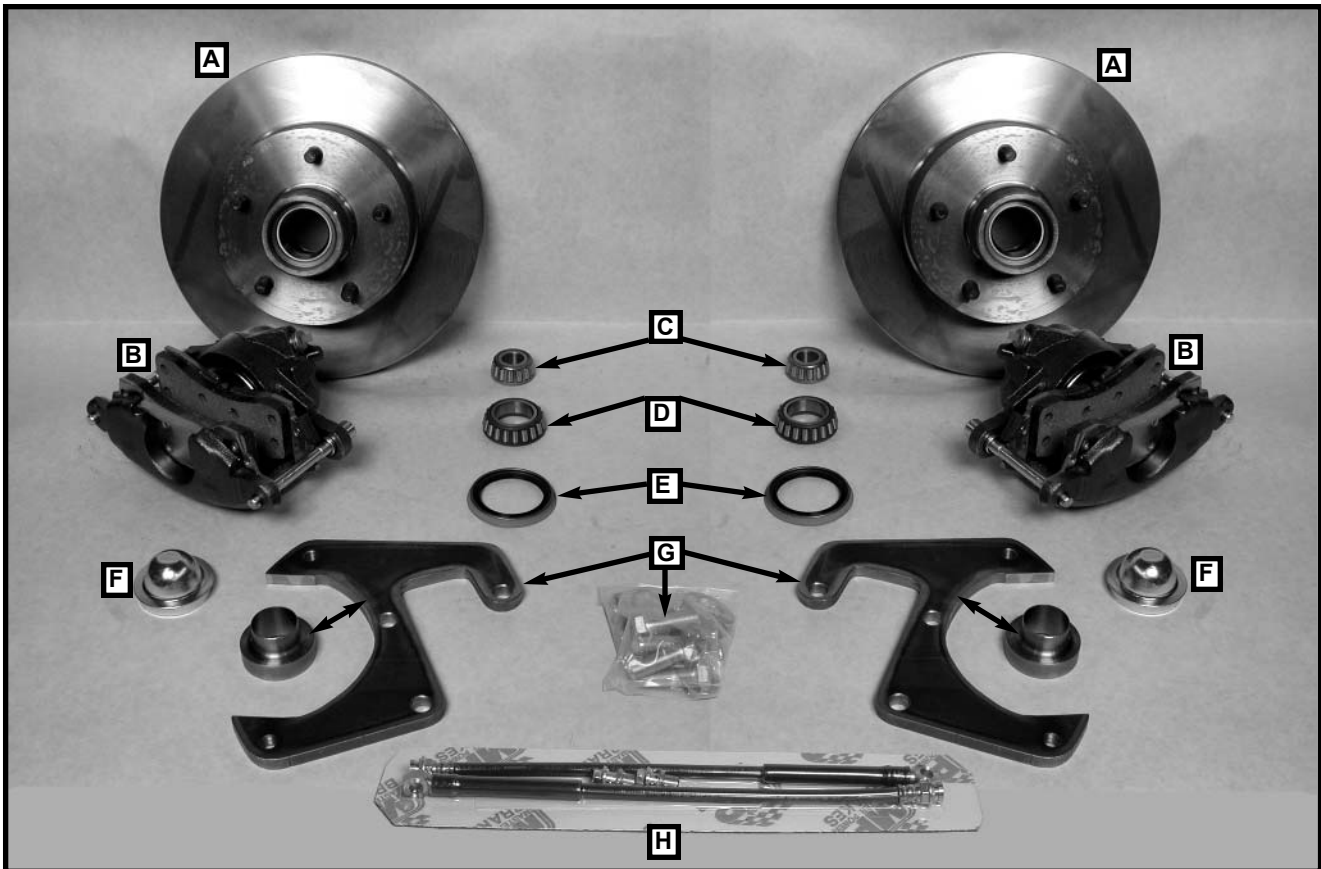

**DB1540B**  
**DISC BRAKE KIT, 37-47 FORD TRUCK 4 3/4 BC**  
**PARTS LIST**

**PARTS LIST**

- A) (2) RT141040 ROTOR, SINGLE PISTON CALIPER 70-77 CAMARO/  
FIREBIRD, 73 CUTLASS, CHEVELLE, GTO
- B) (2) CA403940 CALIPERS, GM, LARGE SINGLE PISTON
- C) (2) HWA2 BEARING, OUTER
- D) (2) HWA6 BEARING, INNER
- E) (2) HW8871 SEAL, ROTOR
- F) (2) HW4002 CAP, DUST, 53.2MM/ 2 3/32 RT141040
- G) (1) BRECI701 BRACKET KIT 37-48 FORD
- H) (1) HS88520K HOSE KIT, FRONT, 69-77, 16 GM, SINGLE PISTON CALIPER SET
  - (2) HS88520 HOSE, F, 69-71 CAMARO 16
  - (2) HW21082 BOLT, HOSE 7/16 X 20 SHORT
  - (4) HW4390 COPPER SEALING WASHER USED W/ 4039 & 4040

**MASTER POWER BRAKES 888-533-1199**

Revised 1/20/04