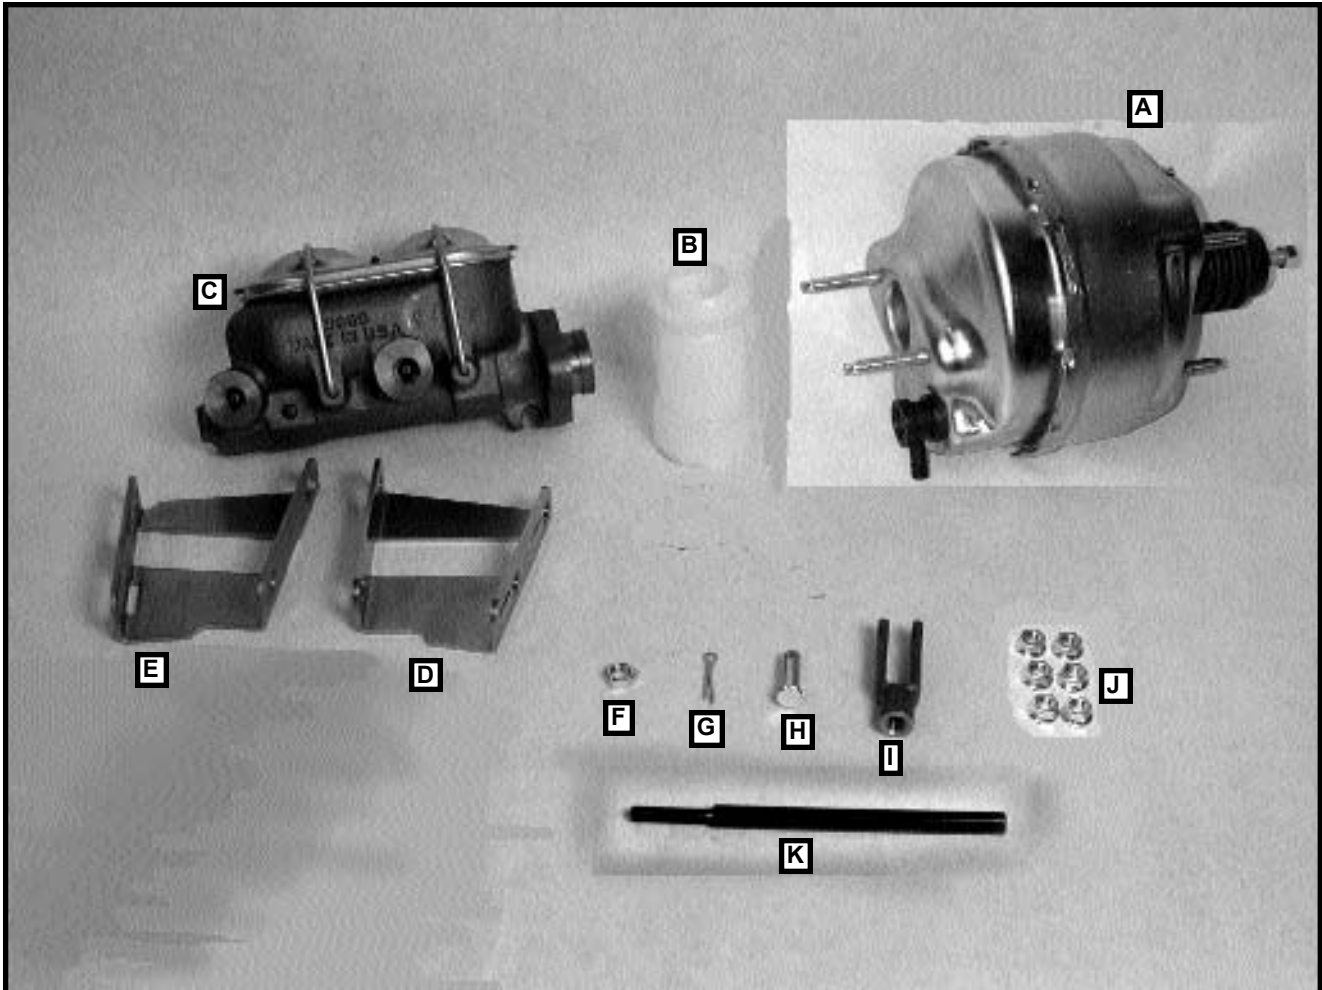

**BM1725  
PARTS LIST  
BOOSTER/ MC '58 CHEVY ONLY**

**PARTS LIST**

- A) (1) BS8001 BOOSTER 8" DUAL DIA.
- B) (1) HW2121BOOSTER BOOT, 59-64 CHEVY
- C) (1) MC390545P MASTER, 1-1/8 BORE 4WD CORVETTE STYLE MASTER
- D) (1)BR1721-OR BRACKET RIGHT 59-64 CHEVY ORG. STYLE
- E) (1) BR1721-OL BRACKET LEFT 59-64 CHEVY ORG. STYLE
- F) (1) 37FNFJOZ NUT, 3/8-24 HEX FINISH J-NUT ZINC
- G) (1) 12R100PCOZ COTTER PIN, 1/8 X 1"
- H) (1) 37N112PLCZ PIN, 3/8 X 1 1/8 CLEVIS
- I) (1) HW3719 CLEVIS PIN/ CAST IRON 3/8X24 THREAD/ FEMALE
- J) (6) 37CNWFZ 3/8-16 WHIZ FLANGE ZINC
- K) (1) PRBL9 PUSH ROD 9" IN LENGTH 3/8X24
- L) (1) AC2002 BLEEDER KIT, USED IN DUAL MASTER CYL. APPL.