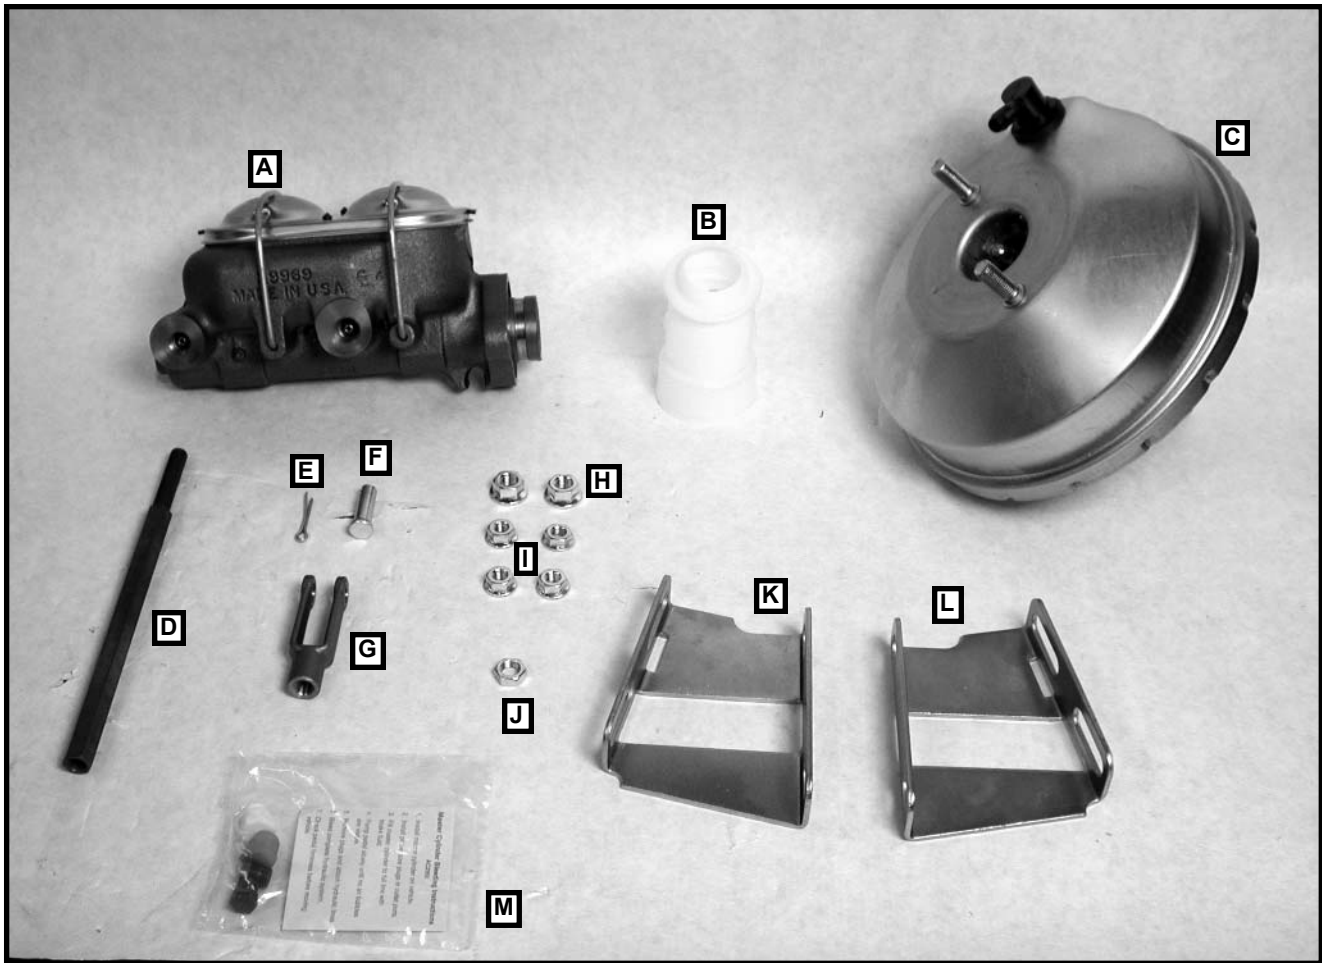

**BM1720**  
**BOOSTER, MASTER '58 CHEVY ONLY**  
**PARTS LIST**

**PARTS LIST**

- A) (1) MC390545P MASTER, 1-1/8 BORE 4WD, CORVETTE STYLE MASTER
- B) (1) HW3717 BOOT, BOOSTER, LONG FLARED BOTTOM
- C) (1) BS2004 BOOSTER, 9", SLIMLINE
- D) (1) PRBL9 PUSH ROD 9" FOR BOOSTER
- E) (1) 12R100PCOZ COTTER PIN, 1/8 X 1"
- F) (1) 37N112PCLZ PIN, 3/8 X 1 1/8 CLEVIS
- G) (1) HW3719 CLEVIS PIN/CAST IRON 3/8 X 24 THREAD/ FEMALE
- H) (2) 100CNWFZ NUT, M10, SERRATED FLANGE
- I) (4) 80CNWFZ NUT, M8-1.25 HEX FLANGE
- J) (1) 37FNFJOZ NUT, 3/8-24 HEX FINISH J-NUT ZINC
- K) (1) BR1721-OR BRACKET RIGHT 59-64 CHEVY ORG. STYLE
- L) (1) BR1721-OL BRACKET LEFT 59-64 CHEVY ORG. STYLE
- M) (1) AC2002 BLEEDER KIT, USED IN DUAL MASTER CYL. APPL.