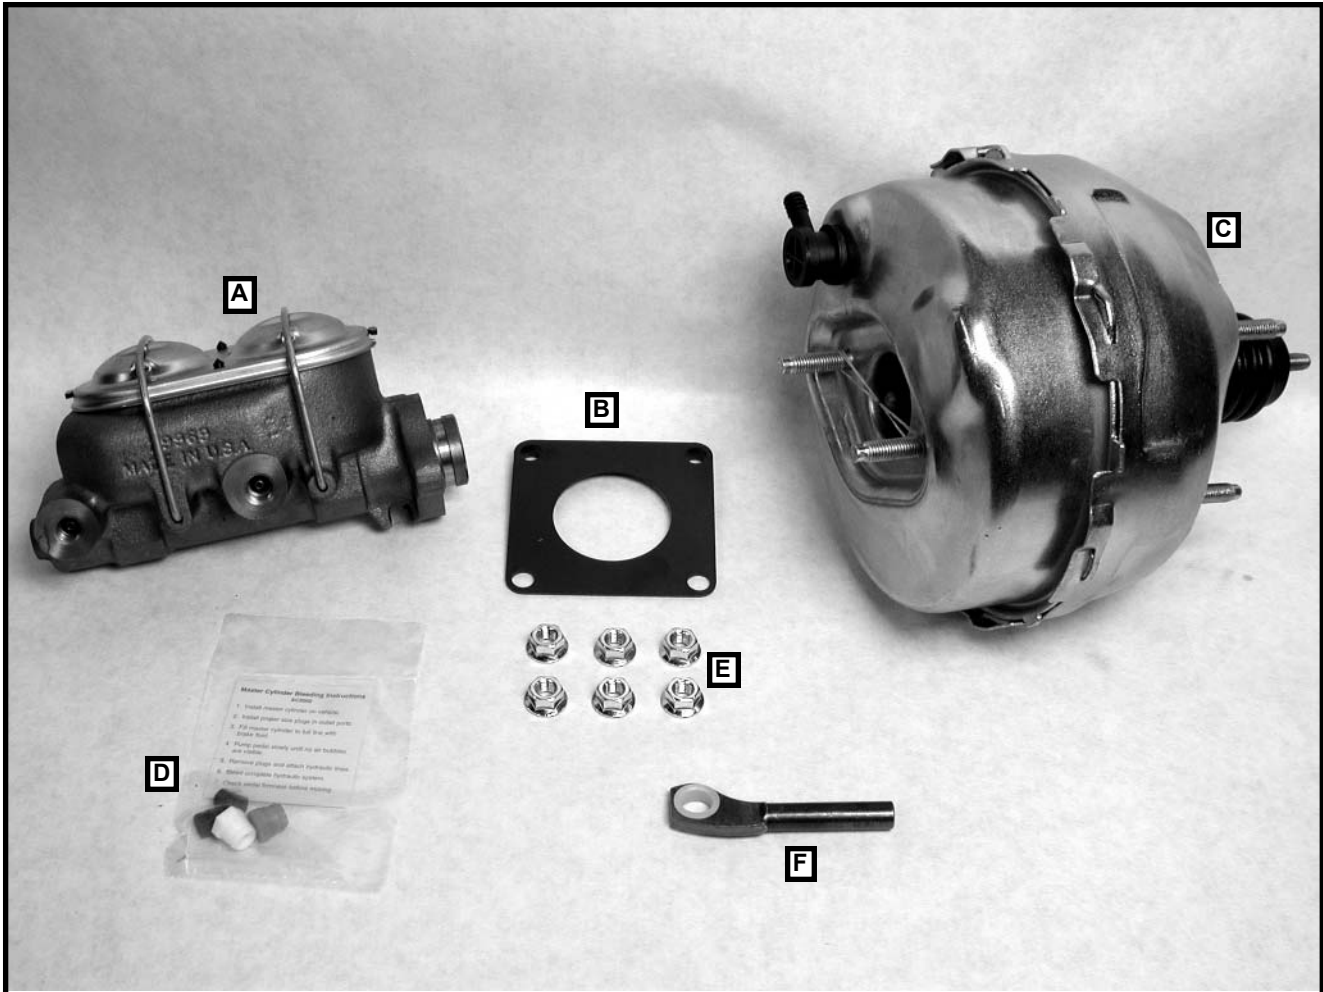

BM1405
BOOSTER/MC 97-99 JEEP TJ
PARTS LIST

PARTS LIST

- A) (1) MC390545P MASTER, 1-1/8 BORE 4WD, CORVETTE STYLE MASTER
- B) (1) ADEDWEDGE ADAPTOR, BOOSTER JEEP
- C) (1) BSKZ9 BOOSTER, 9" DUAL
- D) (1) AC2002 BLEEDER KIT, USED IN DUAL MASTER CYL. APPL.
- E) (6) 100CNWFZ NUT, M10, SERRATED FLANGE
- F) (1) PR1500 PUSH ROD, EYE .639 FORD